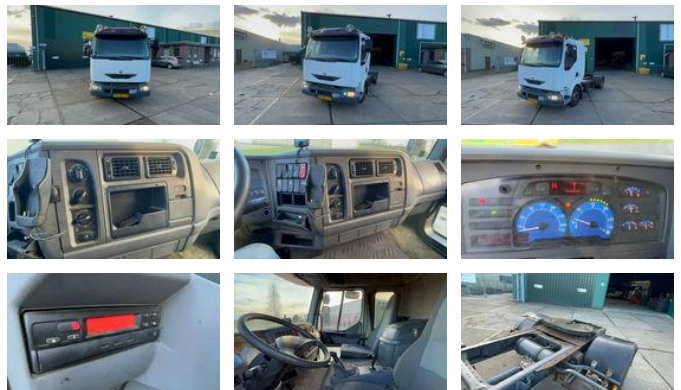

Renault Midlum Renault Midlum

General features

Brand	Renault
Model	Midlum
Subcategory	Cab over engine
Licence plate	BV-BS-09
Odometer reading	515.501km
Construction year	2004
Date of first registration	07-12-2004
Condition	Used
Fuel	Diesel
Emission class	Euro 3

Characteristics

Empty weight	3.586kg
Load capacity	5.414kg
GWV	9.000kg
Length	550cm
Width	235cm
Cylinder contents	6.174cc

Renault Midlum Renault Midlum

Technical specifications

Number of axes	2
Axis configuration	4x2
Transmission	Manual
Engine output	158kw

Description

Renault Midlum tractor Leaf spring front/air spring rear km reading 515,500 km drives well. cabin entry needs some attention. concerns margin sale.

Accessories