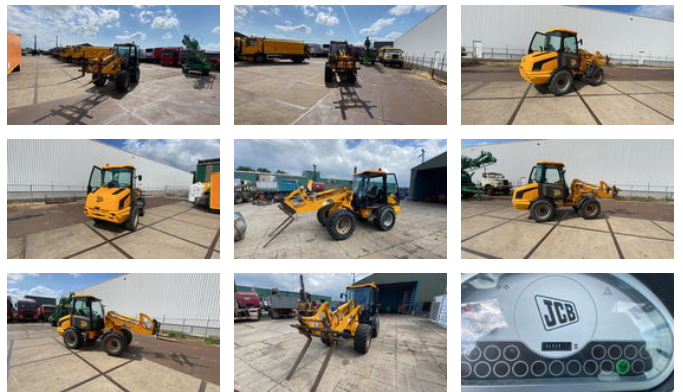

## JCB KNIKSCHOVEL 406

### General features

Brand	JCB
Subcategory	Wheel loader
Construction year	2007
Operating hours	3000
Color	Yellow
Condition	Used
General condition	Good
Fuel	Diesel
Reference	240515
ceMarking	Yes

### Characteristics

Empty weight 5.000kg

## Description

Articulated wheel loader 4x4 Brand: JCB Type: 406 Year of construction: 2007 Hours stand: 2945 Runs and works perfectly Hydraulic quick coupler Front pieces: Rubble bucket (BEKO) / closed bucket / fork plate / stone clamp (BEKO) video link: <https://youtu.be/qhxN9JUFg0E>