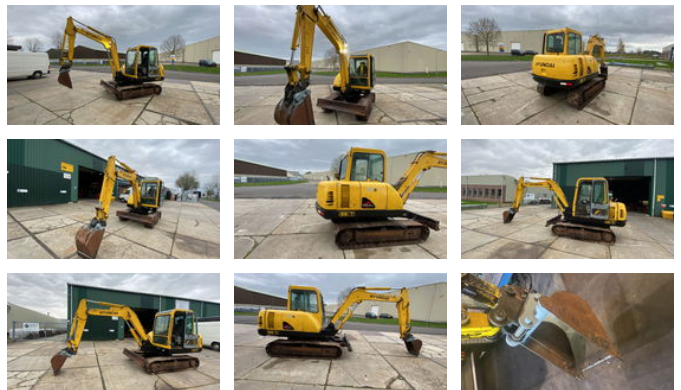

## Hyundai Robex R55-7

### General features

Brand	Hyundai
Subcategory	Crawler excavator
Construction year	2008
Date of first registration	28-10-2008
Hourmeter reading	3280
Color	Yellow
Condition	Used
General condition	Good
Fuel	Diesel

### Characteristics

Empty weight	5.500kg
Serial number	905C75144

## Description

Brand: Hyundai Type: R55-7 Serial Number: 905C75144 Year of manufacture: 2008 Fuel: diesel Motor power: 40kW Quick change: yes Read operating hours: 3280 hours Own weight machine: 5500 kg Options: Boom equipped with new pins and bushings Hydraulic cylinders boom overhauled Hydraulic filters renewed Hydraulic oil renewed Closed cabin Work lighting Led Quick Change: Whites Two additional buckets Air conditioning 3rd function Tracks: Steel Machine starts, drives and performs all functions.