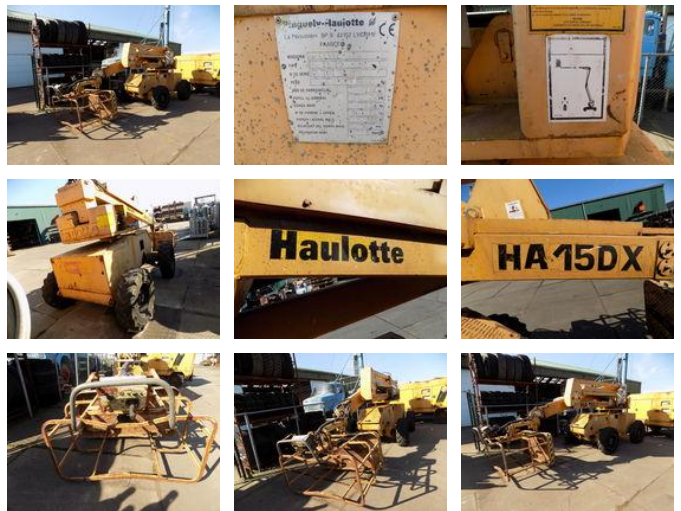

## Haulotte HA 150 DX

### General features

Brand	Haulotte
Subcategory	Articulated boom lift wheeled
Color	Yellow
Condition	Used
General condition	Good
Fuel	Diesel

### Characteristics

Lifting height 1.500cm

Haulotte HA 150 DX

Accessories