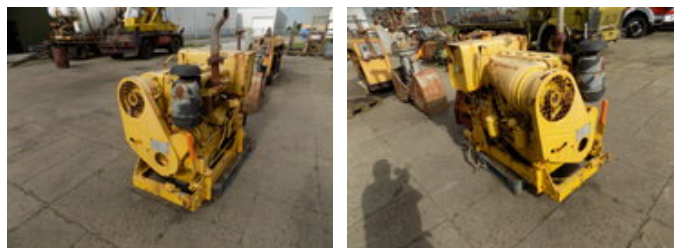

Deutz 4 cillinder

General characteristics

Brand	Deutz
Subcategory	Motor
Year of construction	1970
Condition	Used
General state	Good

Deutz 4 cillinder

Accessories