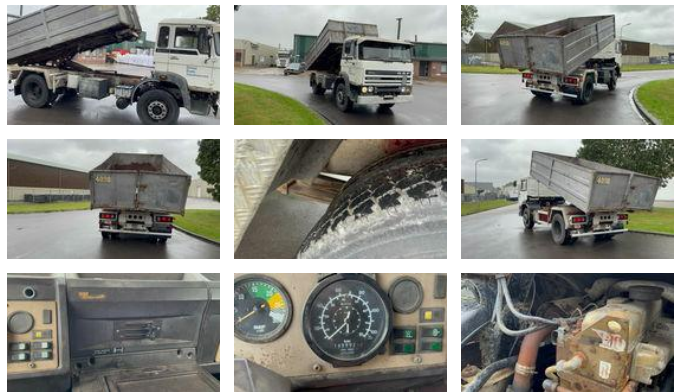

## DAF 1900 Daf 1900 TI NCH

### General features

Brand	DAF
Model	1900
Subcategory	Tipper
Odometer reading	145.907km
Construction year	1989
Date of first registration	31-10-1989
Condition	Used
General condition	Good
Fuel	Diesel

### Characteristics

Empty weight	6.425kg
Max. weight	16.260kg
Cabin	No
Cylinder contents	6.200cc

## Description

Truck with Cable release system Brand: Daf Type: FA 1900 Version: Fully leaf-sprung. Transmission: ZF Construction: Cable system rear tipper PTO: Yes Year of construction 1991 Km reading: 145,907 km License plate present: Yes, Norwegian registration Technically in good working order. right front and side various damage to attachments. video link: <https://youtu.be/DSNaei2o3M0>